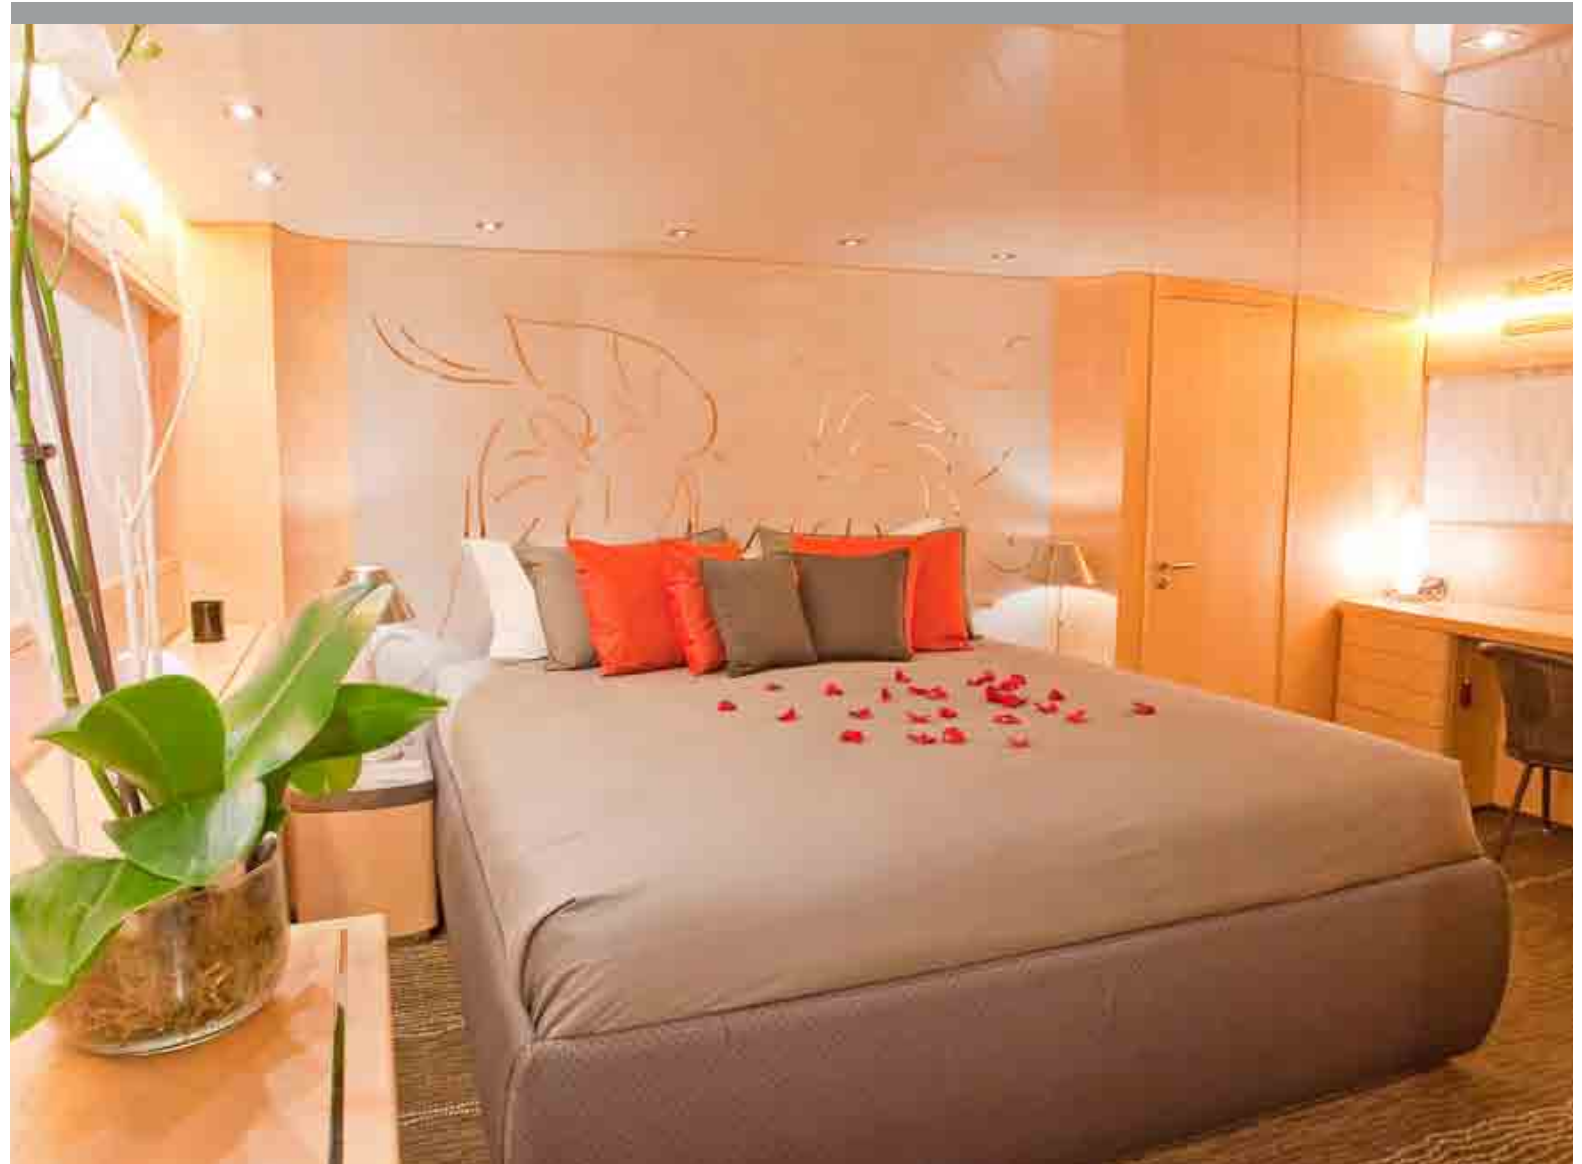

---

for charter

Coca VI

The Master Suite offers a king size bed, a separate office, a walk-in closet, vanity area, flat screen tv with dvd player, hifi,...

---

specifications

builder	arno (leopard)
built/refit	2000/2011
length m/ft	26.80m /88'44"
cabins	3
guests	6
crew	3
cruising speed (kn)	24
cruising area	south of france

weekly charter rates

high summer rate	€35,000 pw
low summer rate	€ 35,000 pw
high winter rate	€35,000 pw
low winter rate	€ 35,000 pw

Yachts offered are subject to availability. The particulars are believed to be correct but are not guaranteed and may not be used for contractual purposes.