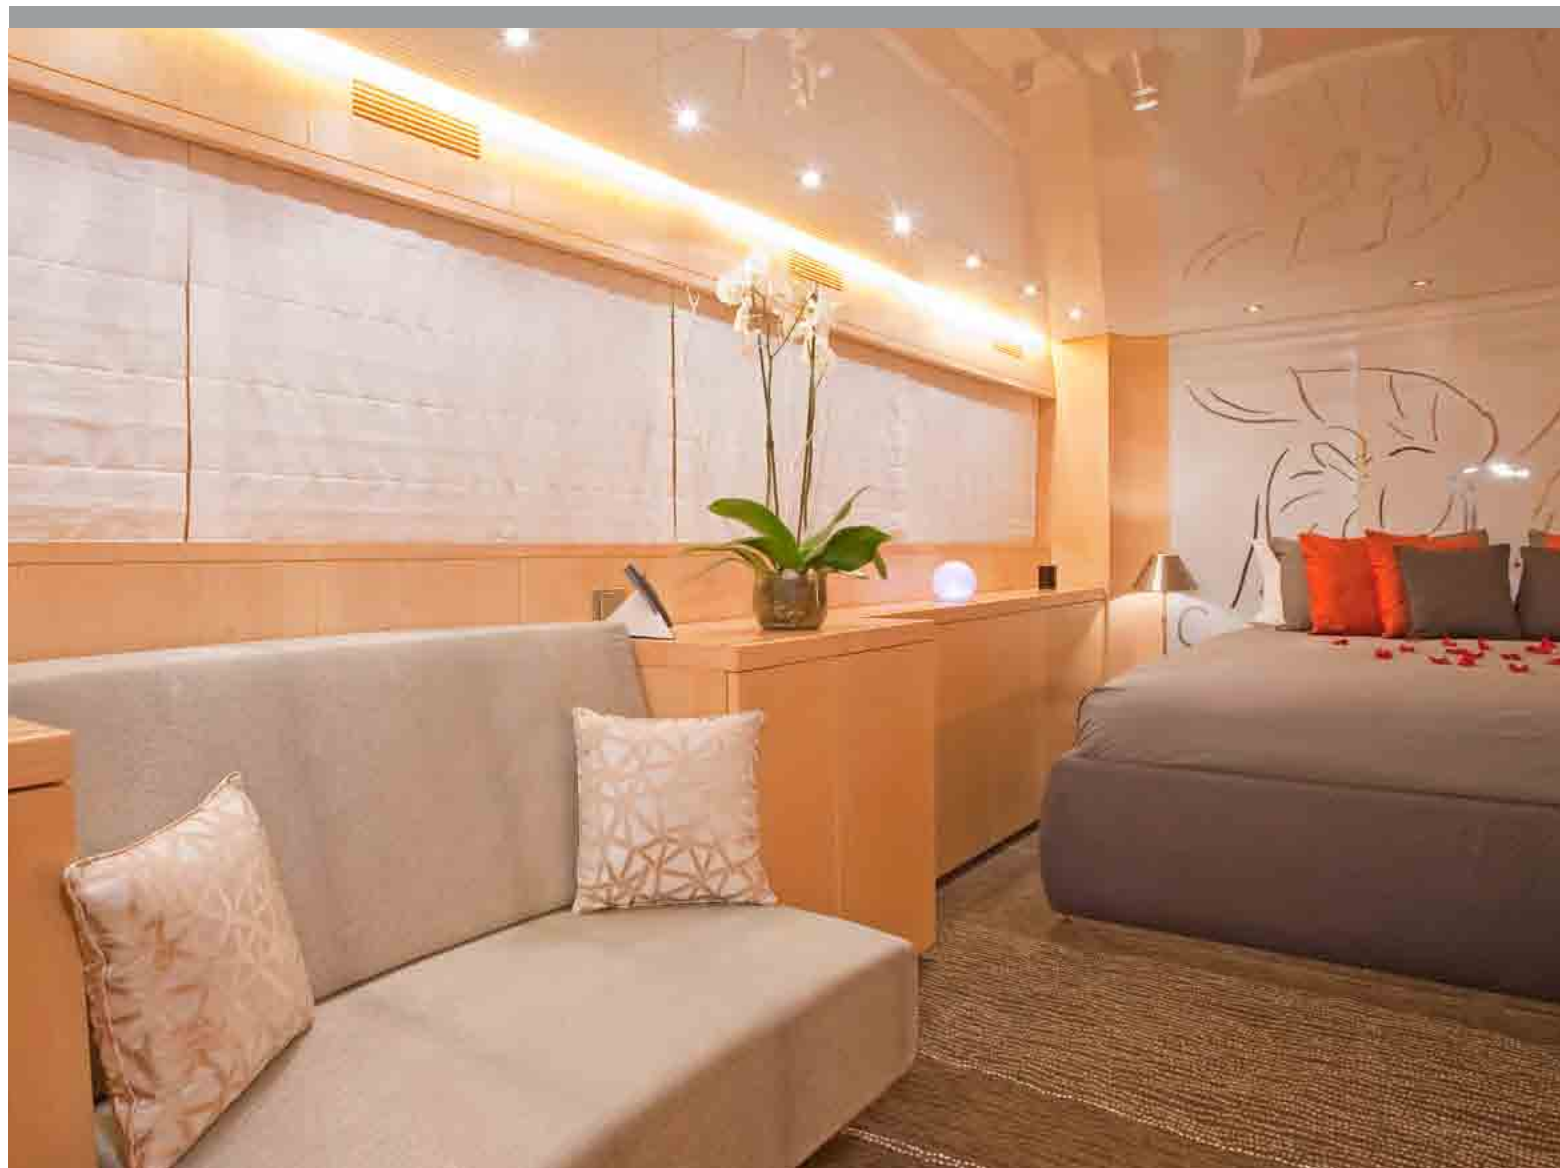

Coca VI

COCA VI can accommodate up to 6 guests and offers 3 tastefully decorated staterooms on the lower deck.

specifications

builder	arno (leopard)
built/refit	2000/2011
length m/ft	26.80m/88'44"
cabins	3
guests	6
crew	3
cruising speed (kn)	24
cruising area	south of france

weekly charter rates

high summer rate	€35,000 pw
low summer rate	€ 35,000 pw
high winter rate	€35,000 pw
low winter rate	€ 35,000 pw

Yachts offered are subject to availability. The particulars are believed to be correct but are not guaranteed and may not be used for contractual purposes.