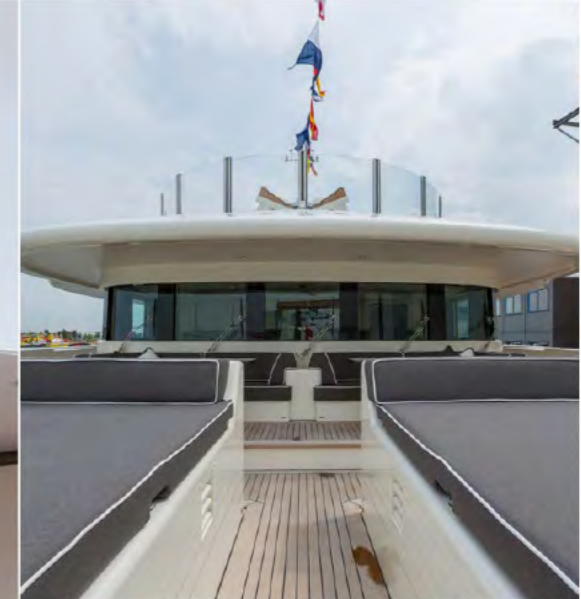

EXTERIOR LIVING

NOT FOR SALE OR CHARTER TO U.S. RESIDENTS WHILE IN U.S. WATERS

AllYachtsWorldwide.com