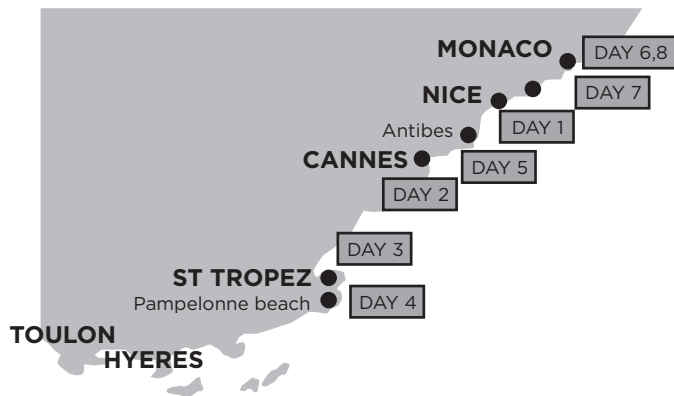

M/Y ENCHANTRESS

1 WEEK SAMPLE ITINERARY

- Day 1 Pick up in Nice and cruising to Villefranche bay
- Day 2 Cannes and Lerins islands
- Day 3 St Tropez and Cave du Roi
- Day 4 Pampelonne beach and Club 55
- Day 5 Antibes and Juan les Pins
- Day 6 Monaco and Monte Carlo Casino
- Day 7 Cap d'Ail and La Mala beach
- Day 8 Drop off in Monaco