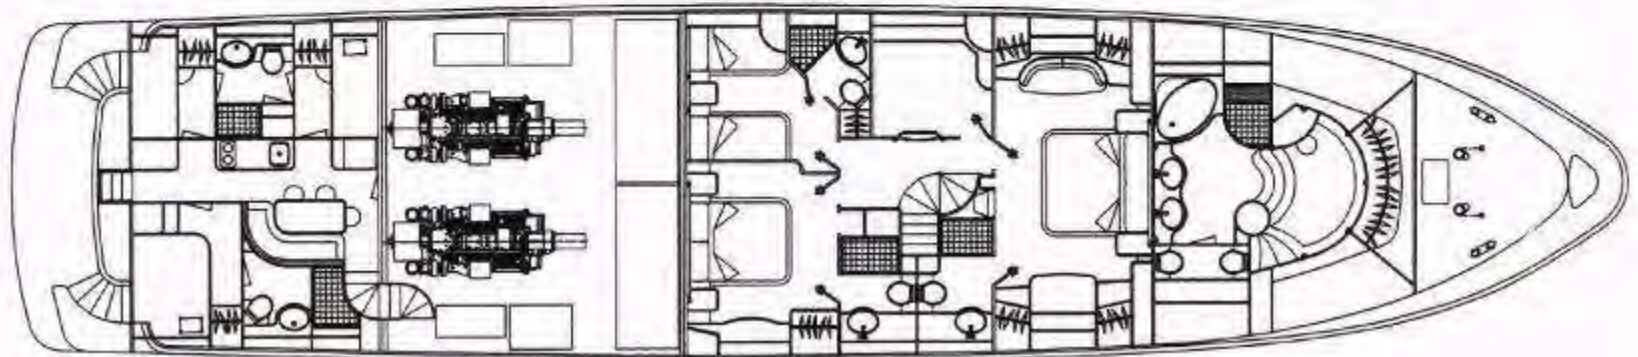

HARMONY I

Horizon Yachts: 32m (105'), 2002, 9 Guests.

AllYachtsWorldwide.com

SPECIFICATIONS

Length: 32.00m (105')

Beam: 7.01m (23')

Draft: 2.11m (6' 11")

Year Built: 2002

Total Guests (Cruising): 12

Cabin Configuration: 3 Double, 1 Twin
1 Single

Bed Configuration: 1 Queen
2 Double
3 Single

Total Crew: 5

TENDERS, TOYS & EQUIPMENT

Tender: Aquapro 4.2m with 50hp Yamaha 4-stroke
Yamaha Waverunner 850 (only with Jet Ski License)