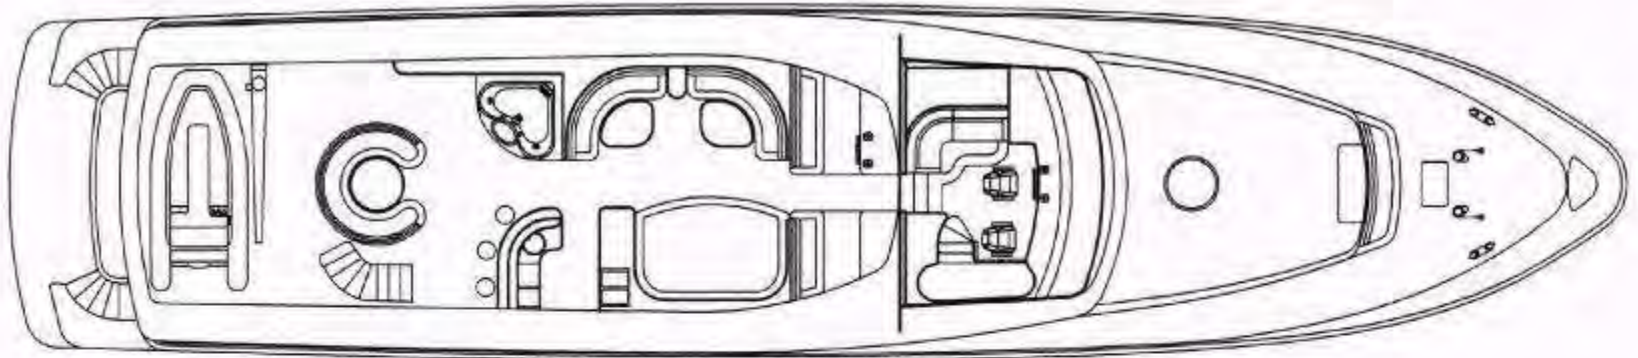

HARMONY I

Horizon Yachts: 32m (105'), 2002, 9 Guests.

AllYachtsWorldwide.com

SPECIFICATIONS

Length: 32.00m (105')

Beam: 7.01m (23')

Draft: 2.11m (6' 11")

Year Built: 2002

Total Guests (Cruising): 12

Cabin Configuration: 3 Double, 1 Twin
1 Single

Bed Configuration: 1 Queen
2 Double
3 Single

Total Crew: 5

TENDERS, TOYS & EQUIPMENT

Tender: Aquapro 4.2m with 50hp Yamaha 4-stroke
Yamaha Waverunner 850 (only with Jet Ski License)