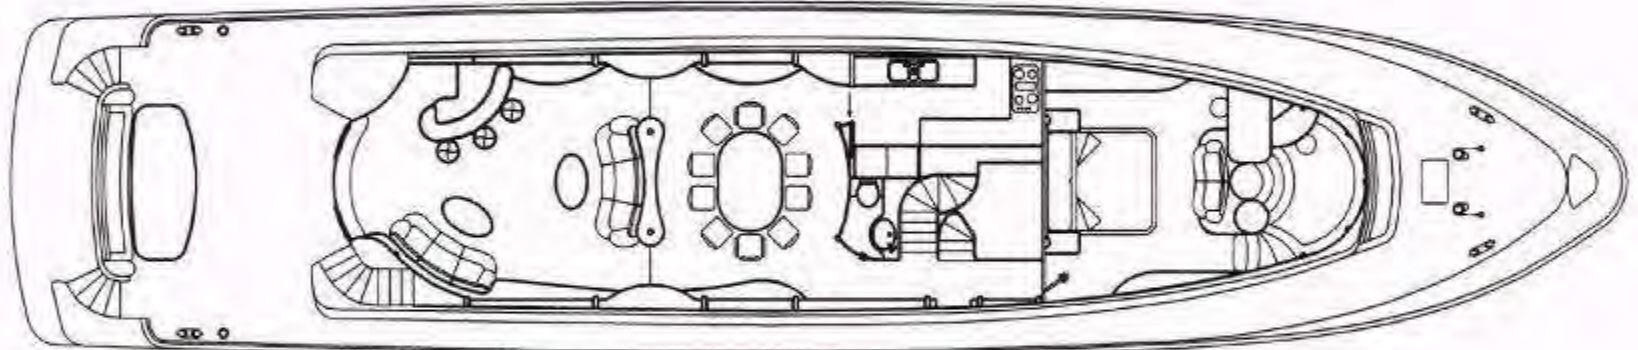

HARMONY I

Horizon Yachts: 32m (105'), 2002, 9 Guests.

AllYachtsWorldwide.com

SPECIFICATIONS

Length: 32.00m (105')

Beam: 7.01m (23')

Draft: 2.11m (6' 11")

Year Built: 2002

Total Guests (Cruising): 12

Cabin Configuration: 3 Double, 1 Twin
1 Single

Bed Configuration: 1 Queen
2 Double
3 Single

Total Crew: 5

TENDERS, TOYS & EQUIPMENT

Tender: Aquapro 4.2m with 50hp Yamaha 4-stroke
Yamaha Waverunner 850 (only with Jet Ski License)