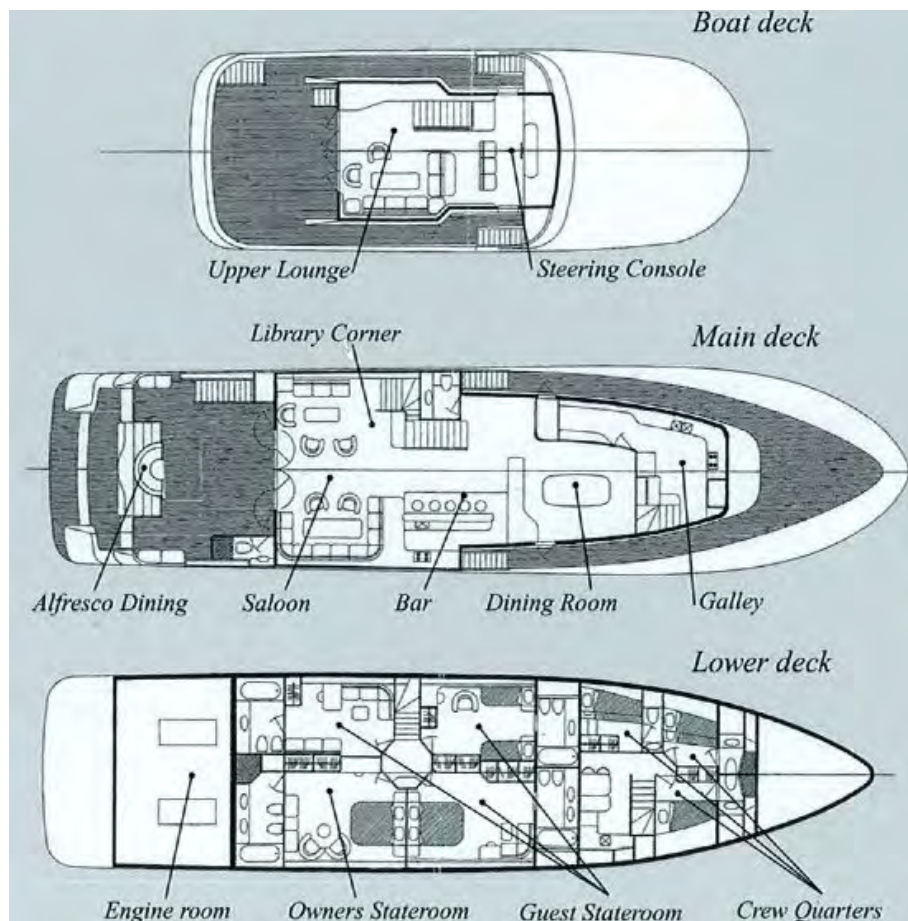

Pacific Mermaid

105feet of pure luxury, Auckland's most exclusive super yacht.

With ample deck space Pacific Mermaid is suited to hosting large groups or simply just lounging about and soaking up the beautiful scenery.

This luxury charter boat is sure to impress your VIP guests, clients or friends. Relax knowing Pacific Mermaid has hosted many foreign Heads of State aboard in luxury. .

Pacific Mermaid

Pacific Mermaid

A sumptuous master suite with an additional queen VIP suite and two twin guest cabins.

Pacific Mermaid

Pacific Mermaid

Pacific Mermaid

Specifications

Length: 32m (105')
Beam: 7,50m (24' 7")
Draft: 1.8m (5'11")
Year Built: 1997/2006

Builder: Johnson and Winter Yachts
Designer: Robert Salthouse

Number of Cabins: 4
Total Guests (Sleeping): 8
Total Guests (Cruising): 80
Cabin Configuration: (2 Double, 2 Twin)
Total Crew: 3-4
Number of Beds: 6

Flag: New Zealand

Terms: MYBA

Naval Architect: Ed Dubois
Hull Construction: GRP
Hull Configuration: Displacement
Air Conditioning: Yes